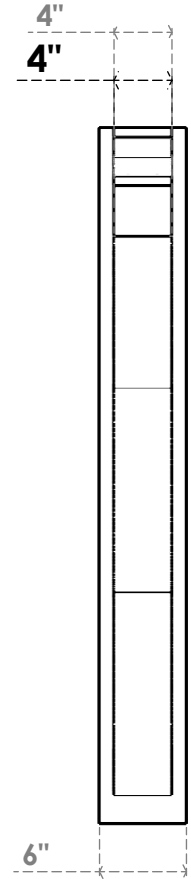

**ITEM NUMBER: OUTUROC040X060X48000X48000X040X020X040FST04RCPR**

4"W TOP X 6"W BACK X 48"D X 48"H X 4"T TOP X 2"T BACK TIMBERTHANE ROUGH CEDAR FUNSTON FAUX WOOD OPEN OUTLOOKER, TRADITIONAL TOP AND BLOCK BACK, 4"W CLOSED BRACE, PRIMED TAN

EKENA MILLWORK  
2300 WEST MAIN ST.  
CLARKSVILLE, TX 75426  
TOLL FREE: 866-607-0453  
WWW.EKENAMILLWORK.COM

**NOTES**

1. INSTALLATION TO BE COMPLETED IN ACCORDANCE WITH MANUFACTURER'S SPECIFICATIONS.
2. DRAWING MAY NOT BE TO SCALE
3. THIS DRAWING IS INTENDED FOR DESIGN AND PLANNING PURPOSES ONLY.
4. ALL INFORMATION CONTAINED HEREIN WAS CURRENT AT THE TIME OF DEVELOPMENT BUT MUST BE REVIEWED AND APPROVED BY THE PRODUCT MANUFACTURER TO BE CONSIDERED ACCURATE.
5. TIMBERTHANE ARCHITECTURAL PRODUCTS ARE MADE FROM HIGH DENSITY URETHANE AND COME FACTORY PRIMED