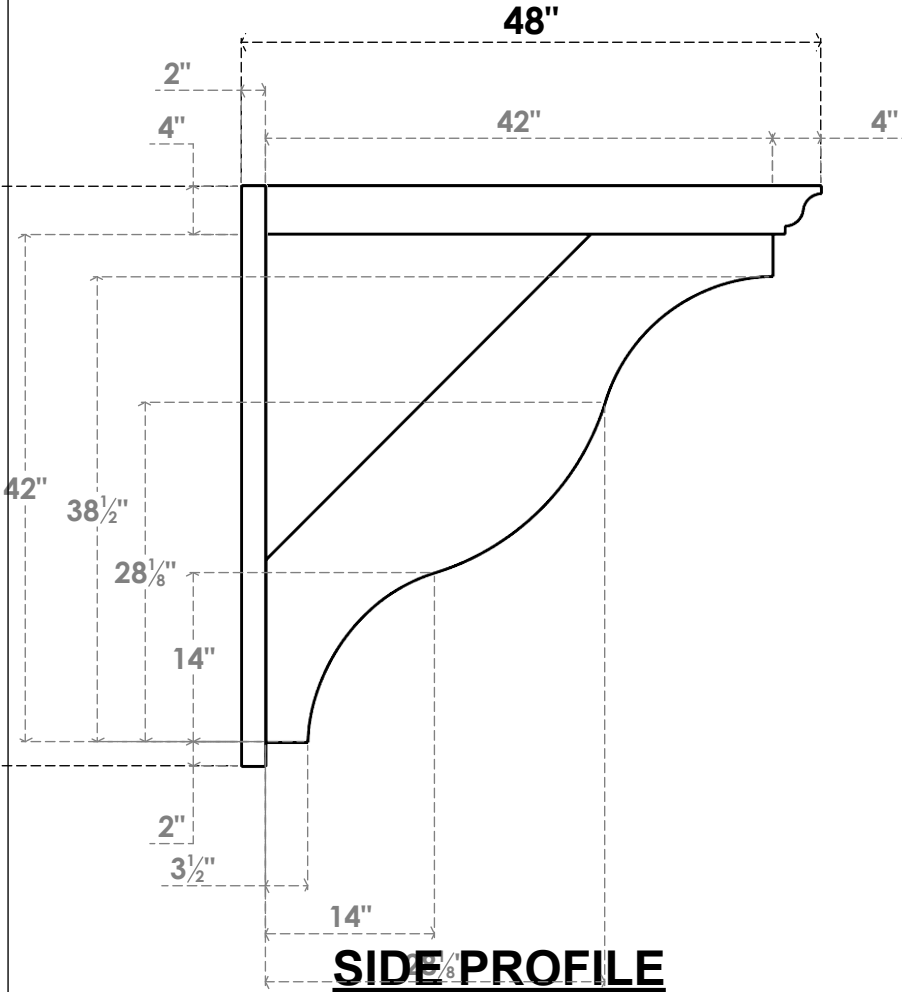

**ITEM NUMBER: OUTUROC040X060X48000X48000X040X020X040FST04RCPR**

4"W TOP X 6"W BACK X 48"D X 48"H X 4"T TOP X 2"T BACK TIMBERTHANE ROUGH CEDAR FUNSTON FAUX WOOD OPEN OUTLOOKER, TRADITIONAL TOP AND BLOCK BACK, 4"W CLOSED BRACE, PRIMED TAN

EKENA MILLWORK  
2300 WEST MAIN ST.  
CLARKSVILLE, TX 75426  
TOLL FREE: 866-607-0453  
WWW.EKENAMILLWORK.COM

**NOTES**

1. INSTALLATION TO BE COMPLETED IN ACCORDANCE WITH MANUFACTURER'S SPECIFICATIONS.
2. DRAWING MAY NOT BE TO SCALE
3. THIS DRAWING IS INTENDED FOR DESIGN AND PLANNING PURPOSES ONLY.
4. ALL INFORMATION CONTAINED HEREIN WAS CURRENT AT THE TIME OF DEVELOPMENT BUT MUST BE REVIEWED AND APPROVED BY THE PRODUCT MANUFACTURER TO BE CONSIDERED ACCURATE.
5. TIMBERTHANE ARCHITECTURAL PRODUCTS ARE MADE FROM HIGH DENSITY URETHANE AND COME FACTORY PRIMED