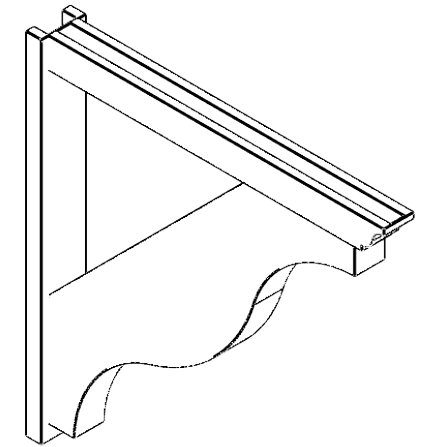

**ITEM NUMBER: OUTUROC040X060X48000X48000X040X020X040FST04RCPR**

4"W TOP X 6"W BACK X 48"D X 48"H X 4"T TOP X 2"T BACK TIMBERTHANE ROUGH CEDAR FUNSTON FAUX WOOD OPEN OUTLOOKER, TRADITIONAL TOP AND BLOCK BACK, 4"W CLOSED BRACE, PRIMED TAN

EKENA MILLWORK  
2300 WEST MAIN ST.  
CLARKSVILLE, TX 75426  
TOLL FREE: 866-607-0453  
WWW.EKENAMILLWORK.COM

**NOTES**

1. INSTALLATION TO BE COMPLETED IN ACCORDANCE WITH MANUFACTURER'S SPECIFICATIONS.
2. DRAWING MAY NOT BE TO SCALE
3. THIS DRAWING IS INTENDED FOR DESIGN AND PLANNING PURPOSES ONLY.
4. ALL INFORMATION CONTAINED HEREIN WAS CURRENT AT THE TIME OF DEVELOPMENT BUT MUST BE REVIEWED AND APPROVED BY THE PRODUCT MANUFACTURER TO BE CONSIDERED ACCURATE.
5. TIMBERTHANE ARCHITECTURAL PRODUCTS ARE MADE FROM HIGH DENSITY URETHANE AND COME FACTORY PRIMED